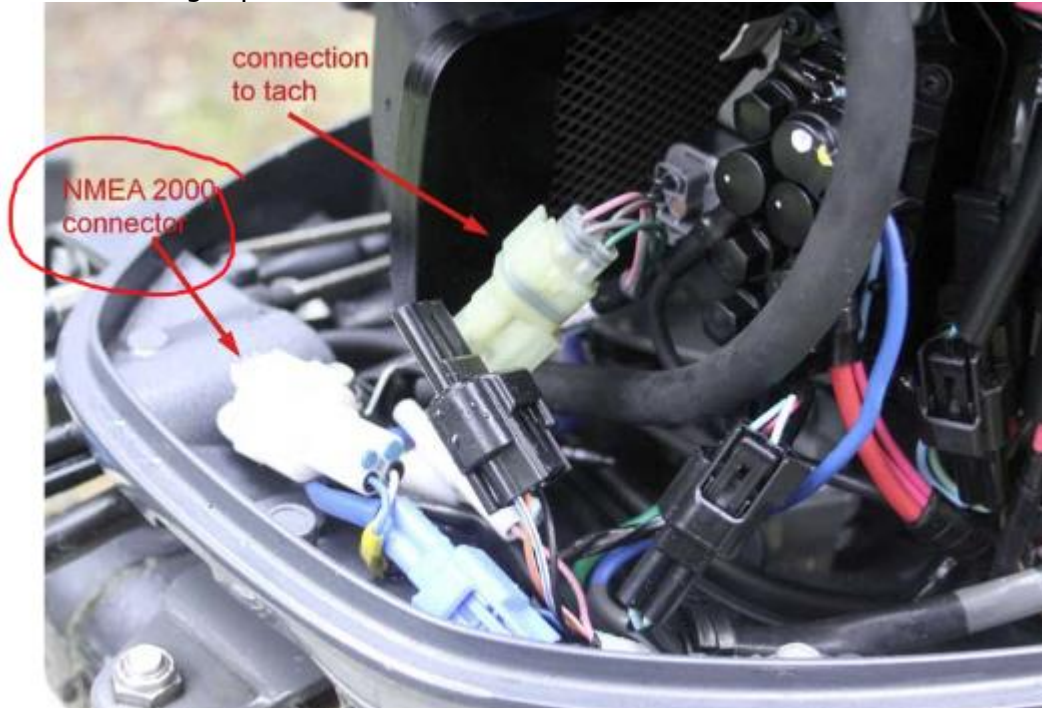

1.2 Packing Lists

- Yamaha N2K cable

1.3 Connecting cable to Yamaha NMEA2000 connector

Remove sealing cap from the Yamaha side connector