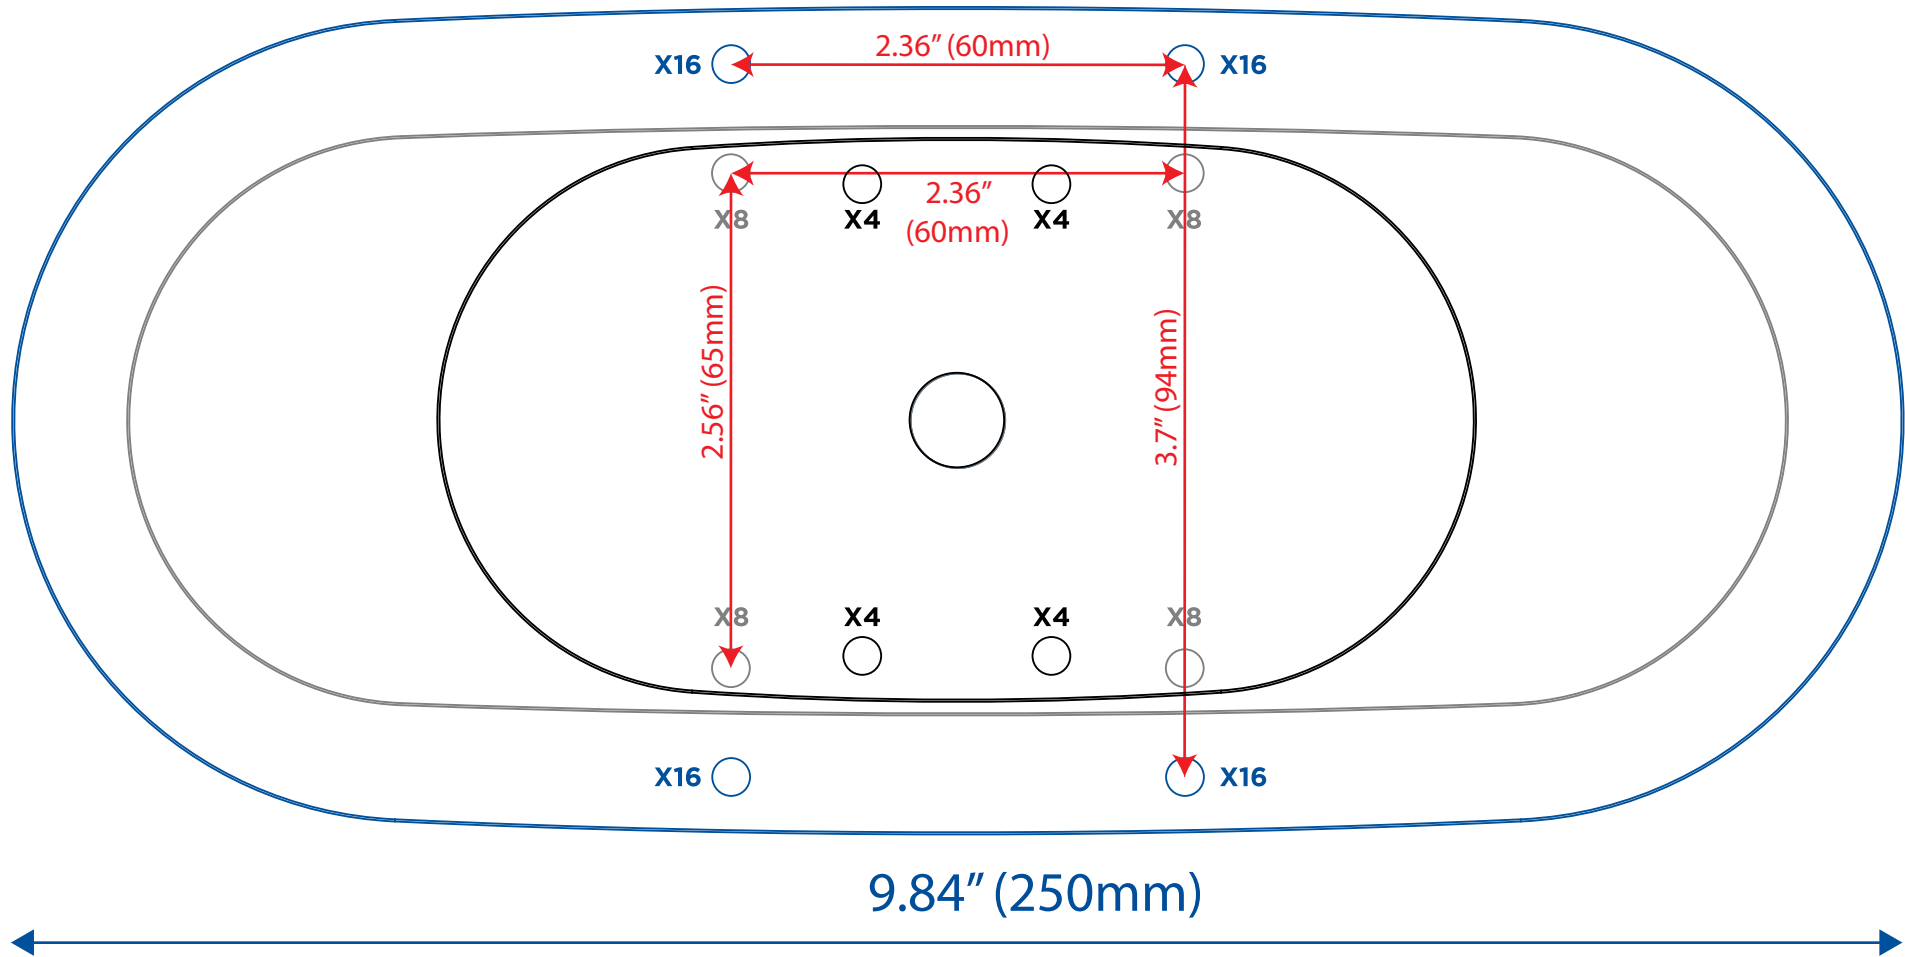

OceanLED

X-Series Mounting Template

Print at actual size / 100%.